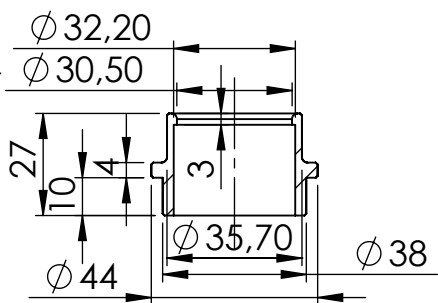

**ART. 14240S - SPARE PARTS**

**KAWASAKI NINJA 400 / Z 400  
(Fit without original passenger footrest)**

**(A) FITTING KIT Cod. 3014239601R**

DB-Killer 52B  
Cod.308437801R

"S.s. Flange"  
Cod.204524R

"S.s. Busher"  
Cod.206435R

**ART. 14240S - SPARE PARTS**

**KAWASAKI NINJA 400 / Z 400  
(Fit with original passenger footrest)**

**(A) FITTING KIT COD. 3014239601R**