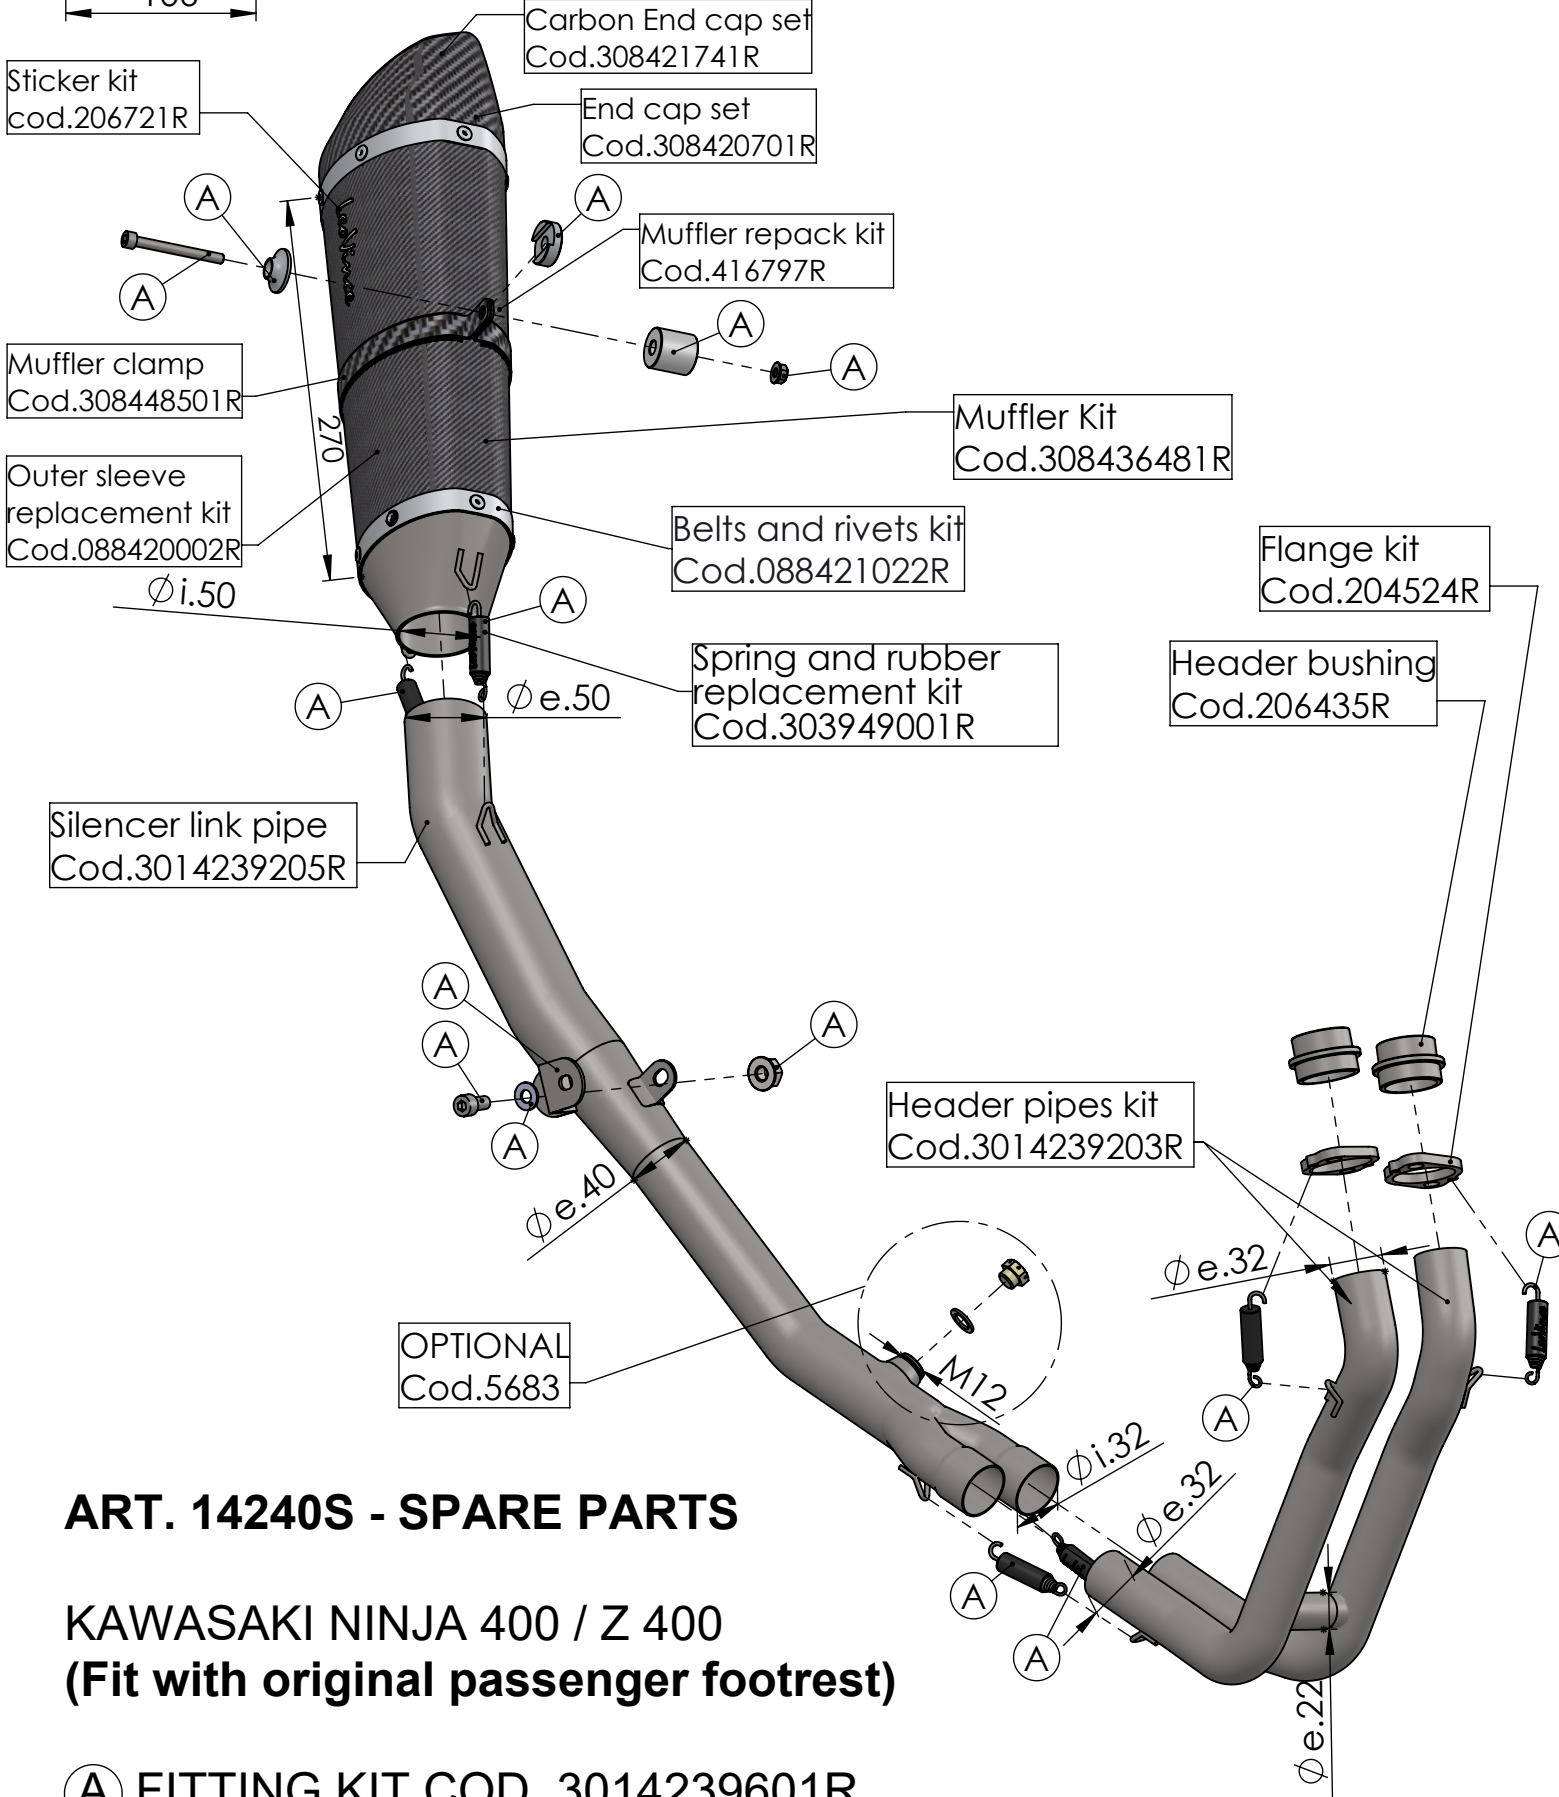

**ART. 14240S - SPARE PARTS**

**KAWASAKI NINJA 400 / Z 400  
(Fit without original passenger footrest)**

**(A) FITTING KIT Cod. 3014239601R**

DB-Killer 52B  
Cod.308437801R

"S.s. Flange"  
Cod.204524R

"S.s. Busher"  
Cod.206435R

**ART. 14240S - SPARE PARTS**

**KAWASAKI NINJA 400 / Z 400  
(Fit with original passenger footrest)**

**(A) FITTING KIT COD. 3014239601R**