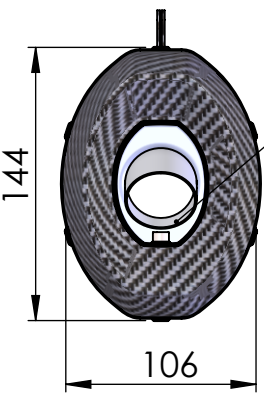

**ART. 14240S - SPARE PARTS**

**KAWASAKI NINJA 400 / Z 400  
(Fit without original passenger footrest)**

**(A) FITTING KIT Cod. 3014239601R**

DB-Killer 52B  
Cod.308437801R

"S.s. Flange"  
Cod.204524R

"S.s. Busher"  
Cod.206435R

**ART. 14240S - SPARE PARTS**

**KAWASAKI NINJA 400 / Z 400  
(Fit with original passenger footrest)**

**(A) FITTING KIT COD. 3014239601R**