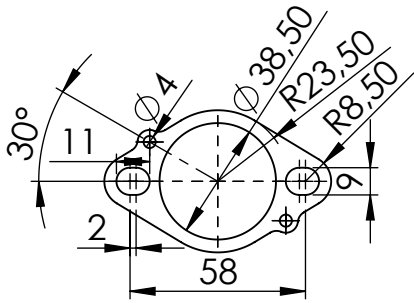

**ART. 14240S - SPARE PARTS**

**KAWASAKI NINJA 400 / Z 400  
(Fit without original passenger footrest)**

**(A) FITTING KIT Cod. 3014239601R**

DB-Killer 52B  
Cod.308437801R

"S.s. Flange"  
Cod.204524R

"S.s. Busher"  
Cod.206435R

**ART. 14240S - SPARE PARTS**

**KAWASAKI NINJA 400 / Z 400  
(Fit with original passenger footrest)**

**(A) FITTING KIT COD. 3014239601R**